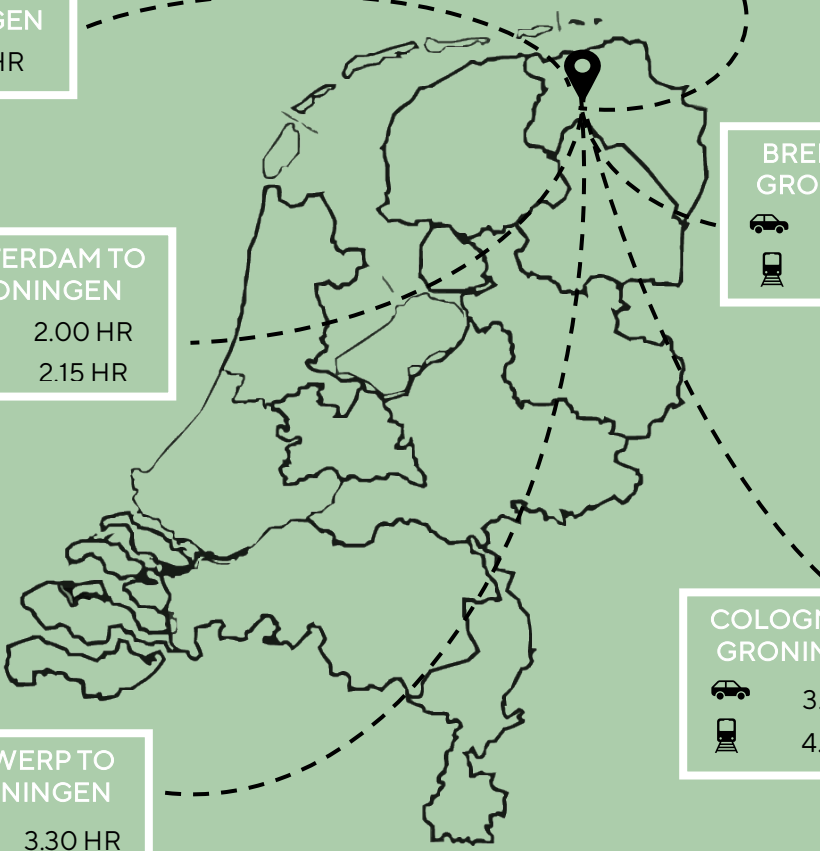

LONDON TO GRONINGEN  
✈ 1.15 HR

AMSTERDAM TO GRONINGEN  
🚗 2.00 HR  
🚆 2.15 HR

ANTWERP TO GRONINGEN  
🚗 3.30 HR  
🚆 4.00 HR

COPENHAGEN TO GRONINGEN  
🚗 8.45 HR  
✈ 1.25 HR

BREMEN TO GRONINGEN  
🚗 2.00 HR  
🚆 3.15 HR

COLOGNE TO GRONINGEN  
🚗 3.30 HR  
🚆 4.00 HR

Groningen is easily accessible via motorway and public transport. Groningen has its own airport called Groningen Airport Eelde. Furthermore, at the international airport Amsterdam Airport Schiphol flights arrive from about 350 European and intercontinental destinations. Driving from Schiphol airport to the city of Groningen takes 2 hours.

- 🏨 Approx. 45 hotels
- 🛏 Approx. 4600 beds
- 🏠 Approx. 120 B&B's
- 🏕 Approx. 40 campings
- 🍴 Approx. 350 restaurants

Travel Trade Team  
partners@visitgroningen.nl

ER GAAT NIETS BOVEN  
**GRONINGEN**